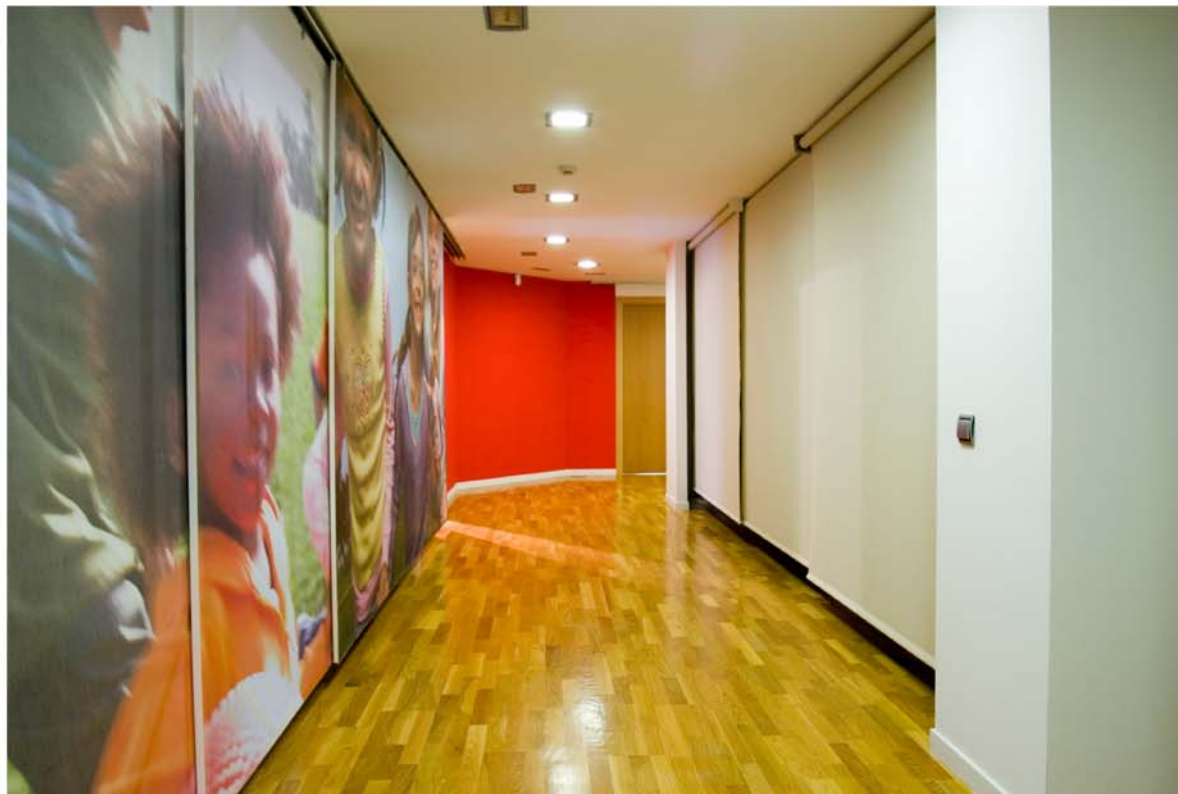

MATTEL SHOWROOM

Barcelona,
Spain

Surface:
276 m2 interior

Completion
2006

MATTEL
SHOWROOM

Barcelona,
Spain

Surface:
276 m2 interior

Completion
2006