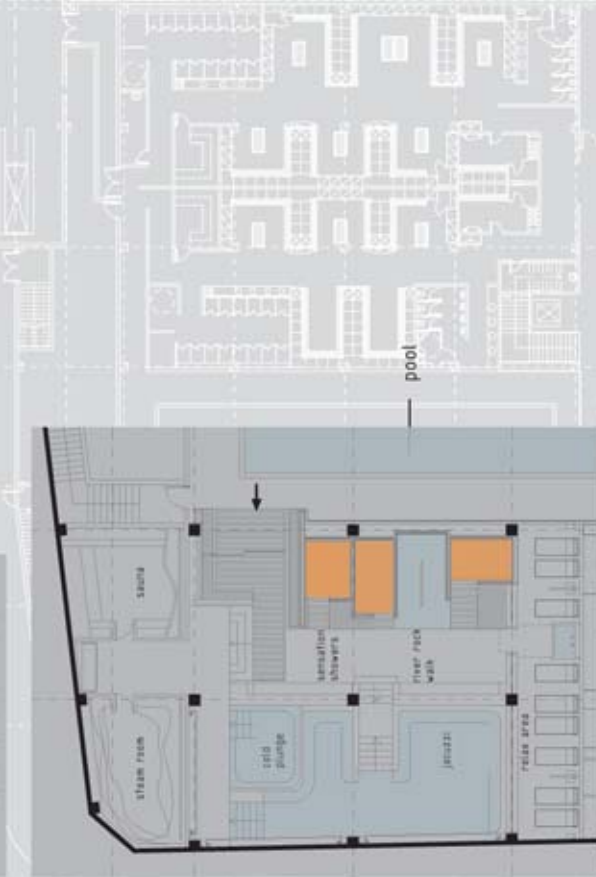

c a r t a g e n a

wall detail at back of spa

When you enter the pool, you will be greeted with a space flooded with light from the clearstory windows 5 meters above. This is a very impressive space, which has a combination of Virgin Active visual graphics along with complementary materials.

Your eye is also drawn to the simple but eloquent entrance at the other side of the pool. The spa pampers the human senses and provides a sanctuary of rest, wellness and pleasure. Water and natural materials are major themes of the design, which are found throughout the spa to contribute to a feeling of inner calmness and peace.

The spa is basically comprised of four zones. The first is the Sauna and Steam Room, which has been designed with a spatial dynamic of curving surfaces from floor to ceiling. The second is the Jacuzzi and Cold Plunge Pool, which has been created to give you a relaxing but yet dramatic experience with the textured stonewalls illuminated from behind and from the water below. The third area is the Sensation Showers and River Rock Walk. A shallow, river-rock-lined moats ring the sensation shower rooms, further emphasizing your connection with nature. The fourth area is the Relax Area where you are greeted by a fountain spout, piped water overflows as natural hot springs may do through rock cracks. This fountain spout plays an important design accent to give harmony the semi-private chase-lounge area. The interplay between privacy and openness is brought out by the combination of free-flowing spaces and the various degrees of transparency in glass and partitions.