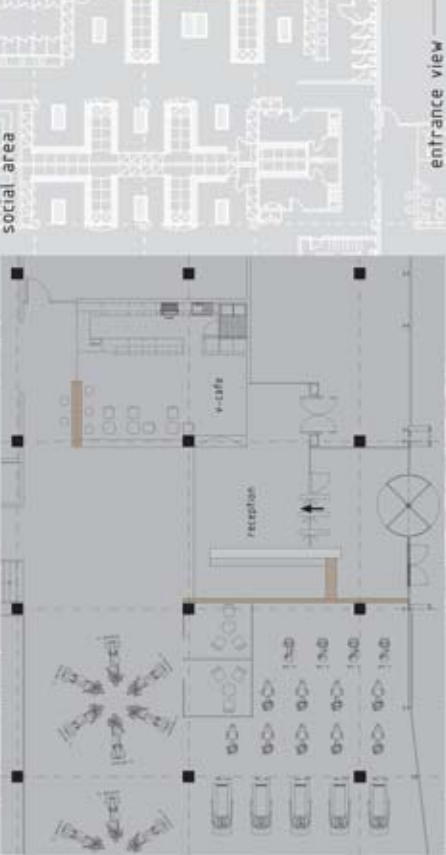

c a r t a g e n a

As you enter the club you are transformed from where you have parked your car into an active environment. As you enter, you are welcomed with spinning on your right and the curved ceiling canopies above you, so you understand that something is happening here. Movement!

As you progress, you can see just what this club has to offer, the 25 meter pool, the movement of the cardio theatre. As you progress, you see the values wall next to an elegant entrance to the change rooms.