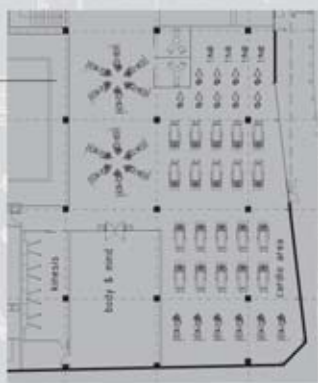

level 01

change room entrance

kinesis / body & mind / cardio area