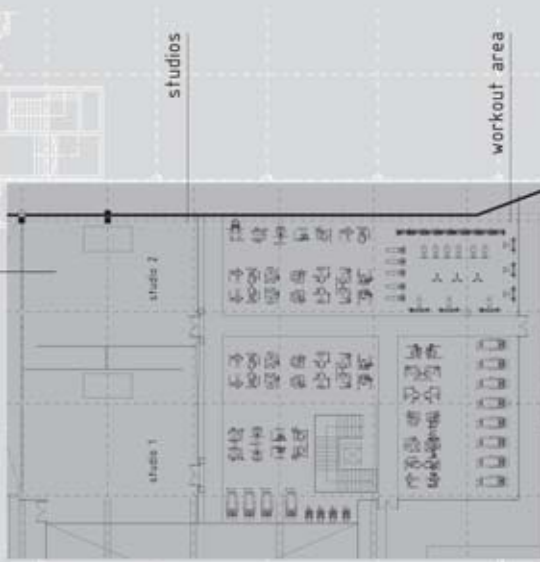

level 02

studios

workout area