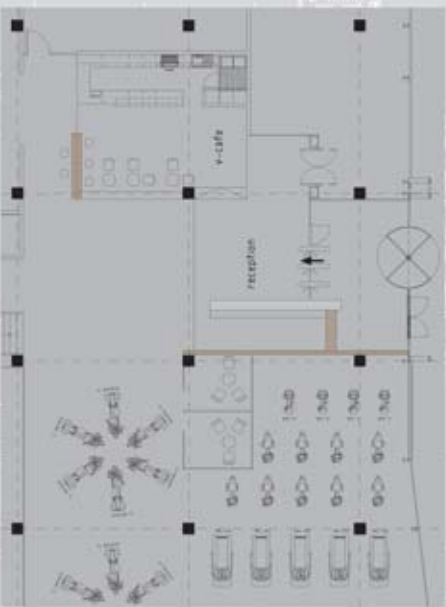

social area

reception

v-cafe