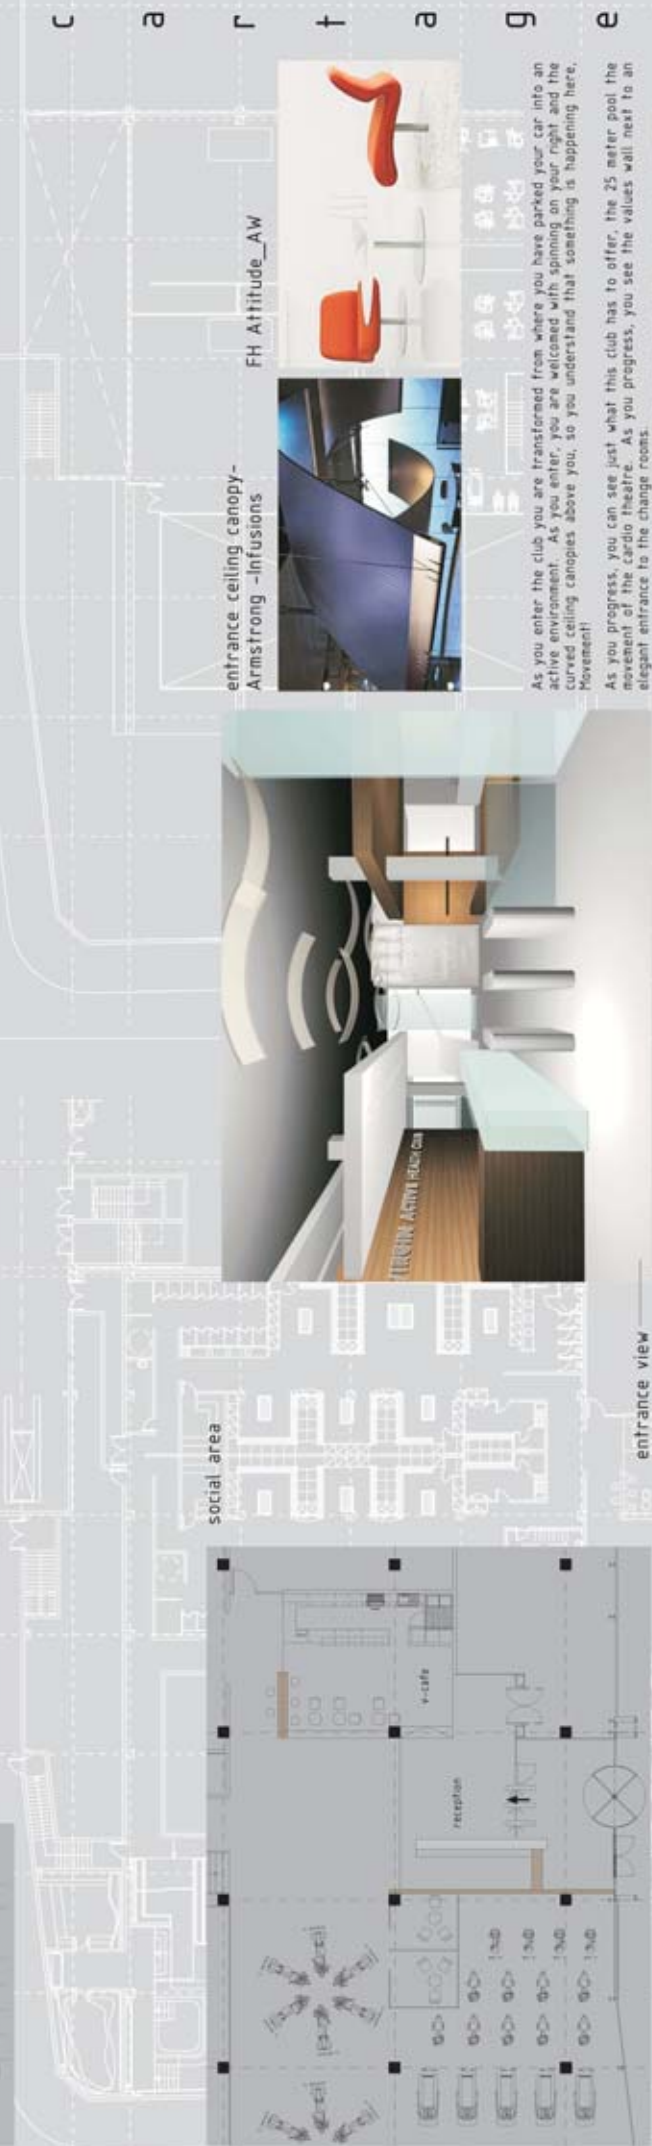

The spa is basically comprised of four zones. The first is the Sauna and Steam Room, which has been designed with a spatial dynamic of curving surfaces from floor to ceiling. The second is the Jacuzzi and Cold Plunge Pool, which has been created to give you a relaxing but yet dramatic experience with the textured stonewalls illuminated from behind and from the water below. The third area is the Sensation Showers and River Rock Walk. A shallow, river-rock-lined moat rings the sensation shower rooms, further emphasizing your connection with nature. The fourth area is the Relax Area where you are greeted by a fountain spout, piped water overflows as natural hot springs may do through rock cracks. This fountain spout plays an important design accent to give harmony the semi-private chase-lounge area. The interplay between privacy and openness is brought out by the combination of free-flowing spaces and the various degrees of transparency in glass and partitions.

back of spa image

spa entrance image with accent lighting

spa entrance

spa floor tile Royal Mosa XXL

river rock moats

spa showers

steam room

fountain feature

relax area

level 01

social area

reception

v-cafe

entrance view

entrance ceiling canopy - Armstrong - Infusions

FH Attitude_AW